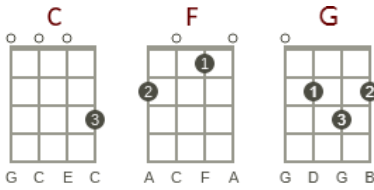

# Hold Tight

(L.Ware/J.Miller/G.Robinson/R.Brandow/W.Spottswood/L.Kent)

Key:C

Time:4/4

Artists: Dave Dee, Dozy,  
Beaky, Mick & Tich

(Strum 2 bars as D D DuD DuDu\_uD)

Intro: [C] [C] [C] [C]

[C] Hold tight, count to three, gotta stay close by me  
 [F] Hold tight, sing and shout, just ride my round-about  
 And [G] hold tight, shut your eyes. Girl you suit me for si-[C]i-i-i-i-[F]ize  
 For-[G]get the other [C] guys  
 You'll [C] never fall, each [F] time you call  
 Hold [G]<sup>4</sup> tight, hold tight, hold ti-i-i-i-ight [G]

[C] Hold tight make me feel, what you say is for real  
 And [F] hold tight, Carousel. Girl you'll soon ring my bell  
 And [G] hold tight, then we'll fly, swinging low, swinging hi-[C]i-i-i-i-[F]igh  
 We're [G] gonna make the [C] sky  
 You'll [C] never fall, each [F] time you call  
 Hold [G]<sup>4</sup> tight, hold tight, hold ti-i-i-i-ight [G]

[C]<sup>2</sup> c, c,g, g,f, f,f,g,f [F]<sup>2</sup> a, a,f, f,c, c,c,d,c [C]<sup>2</sup> c, c,g, g,f, f,f,g,f  
 [G] [G] [G] [G!] (2, 3, 4, 1, 2, 3, 4,)

[C] Hold tight, count to three, gotta stay close by me  
 [F] Hold tight, sing and shout, just ride my round-about  
 And [G] hold tight, shut your eyes. Girl you suit me for si-[C]i-i-i-i-[F]ize  
 For-[G]get the other [C] guys  
 You'll [C] never fall, each [F] time you call  
 Hold [G]<sup>4</sup> tight, hold tight, hold ti-i-i-i-ight [G] [C!]